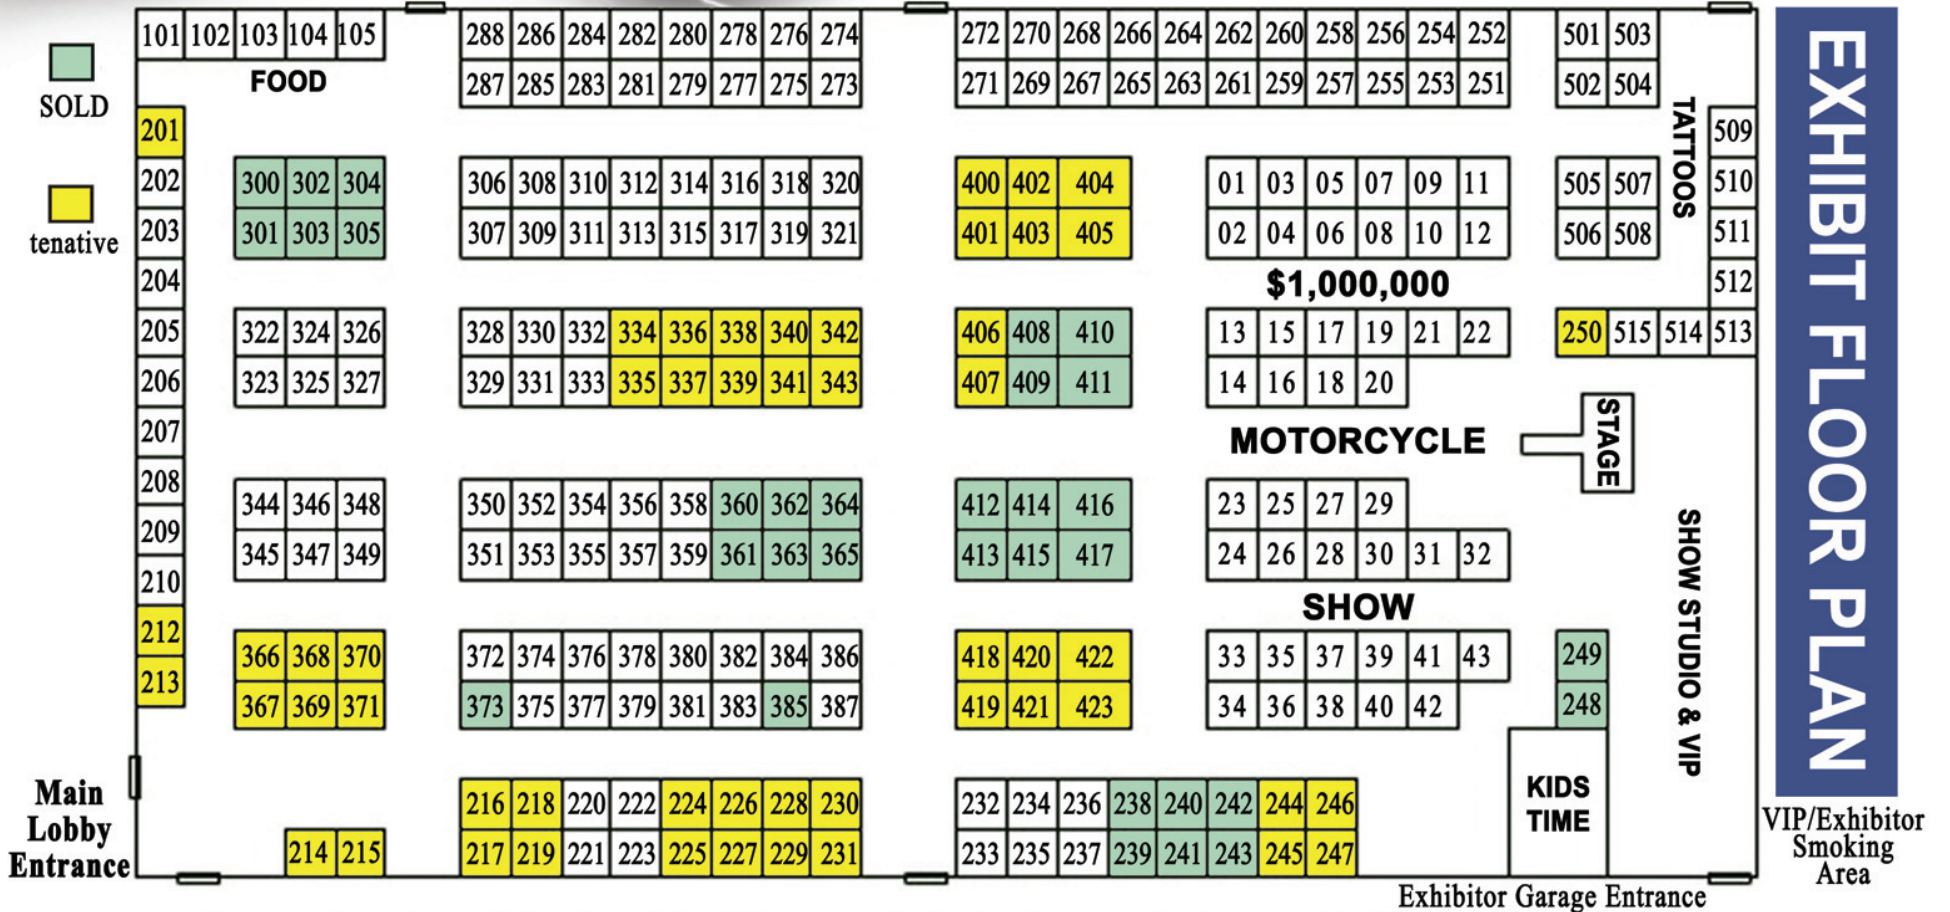

AXIS OF STEEL

A MOTORCYCLE EXPERIENCE
AMERICAN AND METRIC EVENT

3 DAY SHOW!

March 26-28, 2010

Friday 3 – 8 PM
Saturday 10 – 7 PM
Sunday 11 – 5 PM

5 West Olive Plaza, Scranton, PA 18508

Note: Any indoor trailer or vehicle parking, within exhibit space, must be placed against outer wall, unless approved by AMG Event Management.